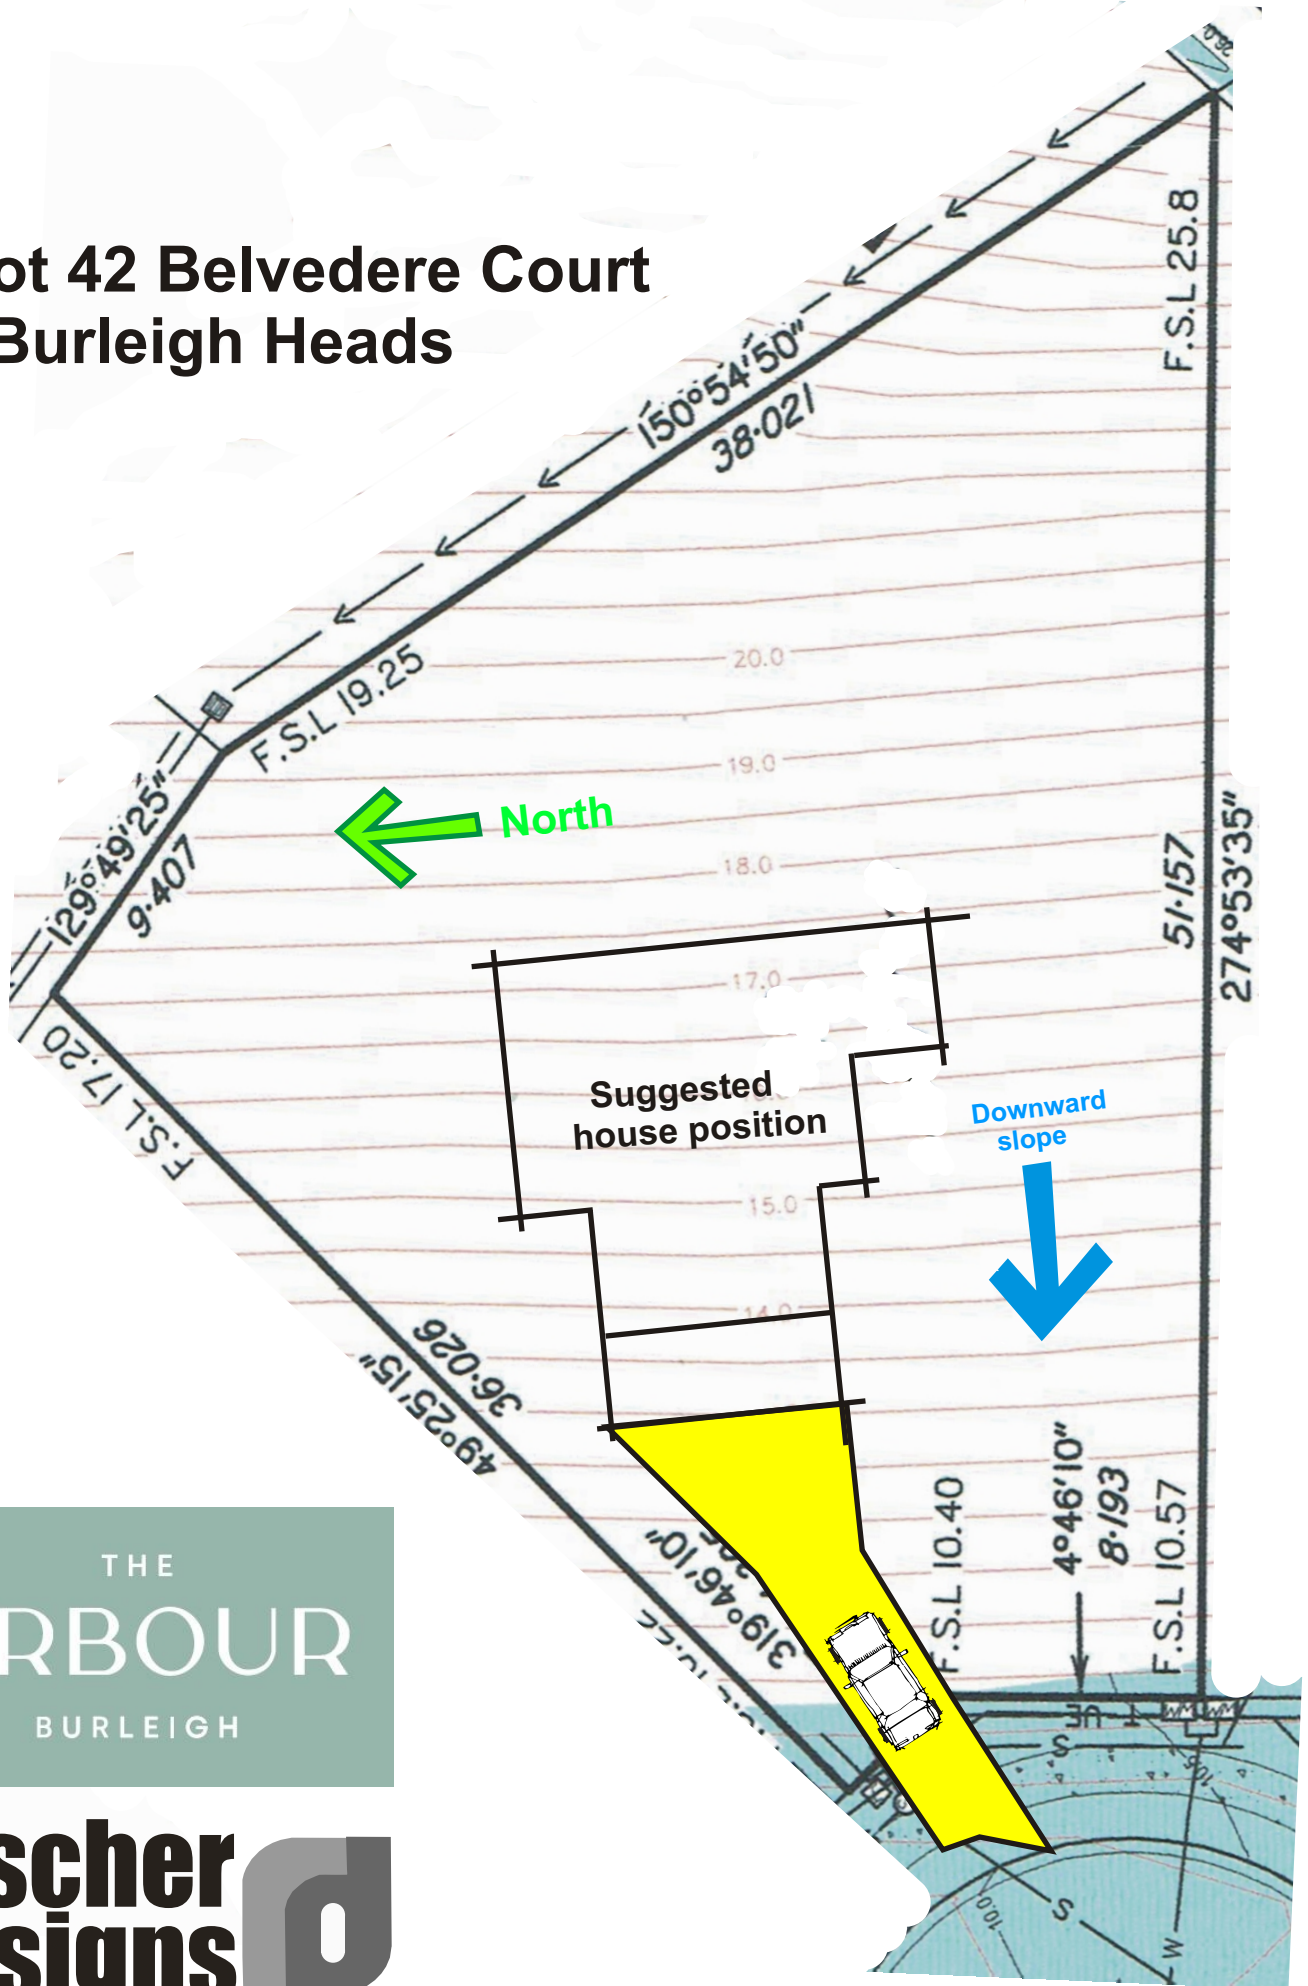

Lot 42 Belvedere Court Burleigh Heads

THE
ARBOUR
BURLEIGH

**roscher
designs**

www. polehomedesigns.com.au
Email: ross@roscher.com.au
Mobile: 0415 752 441